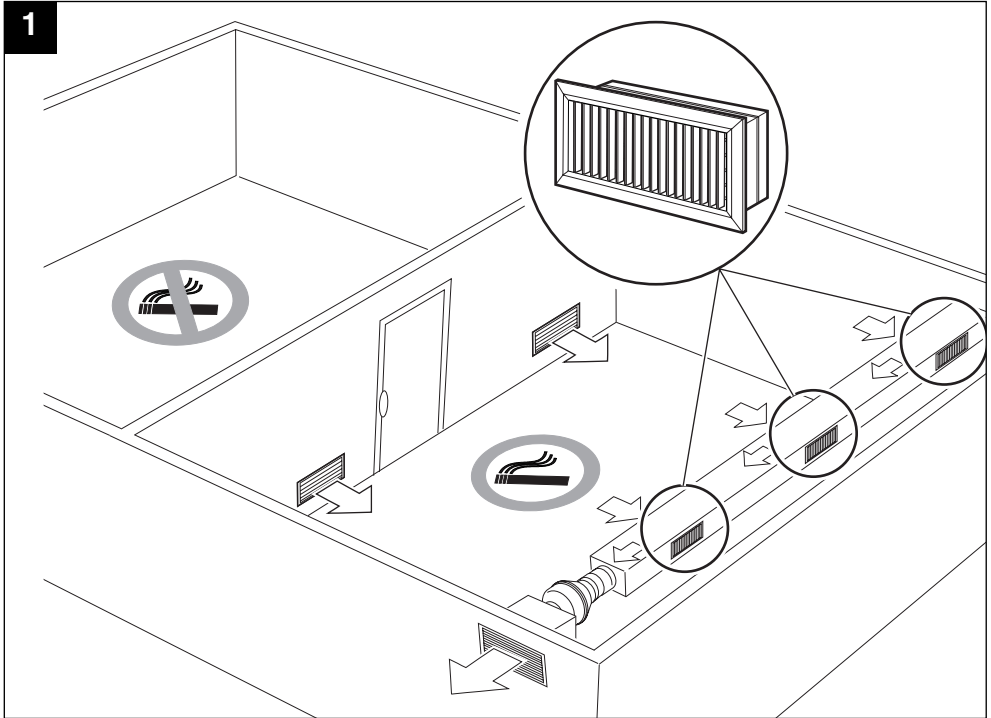

APPLICAZIONE TIPICA