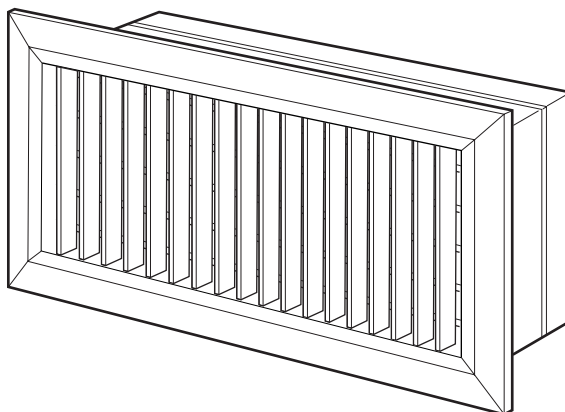

BM

Bocchetta mandata con serranda di taratura a contrasto

MADE IN ITALY COD. 5.371.084.167

14/03/2005

VORTICE LIMITED
Beeches House - Eastern Avenue
Burton on Trent
DE13 0BB
Tel. (+44) 1283-492949
Fax (+44) 1283-544121
UNITED KINGDOM