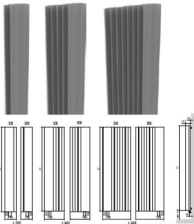

BRASILIA WIDE VERTICAL

Water Resistant 60